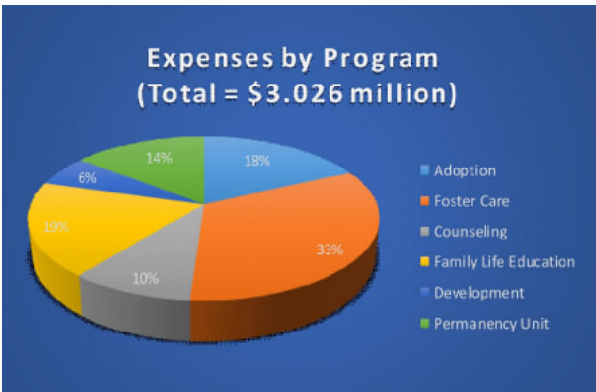

Private Giving Summary, Five-Year Comparison					
	07/01/2010 - 6/30/2011	7/1/2011 - 6/30/2012	7/1/2012 - 6/30/2013	7/1/2013 - 6/30/2014	7/1/2014 - 6/30/2015
Bequests	$0.00	$9,375.00	$33,196.96	$31,912.67	$228,988.26
Campaign	$12,053.85	$0.00	$650.00	$129,964.44	$90,996.81
Endowment	$500.00	$500.00	$500.00	$0.00	$500.00
General	$495,162.90	$519,575.60	$524,165.69	$557,324.10	$586,384.25
In Kind	$11,682.06	$15,396.18	$17,765.82	$23,799.80	$18,495.15
Total	$519,398.81	$544,846.78	$576,278.47	$743,001.01	$925,364.47