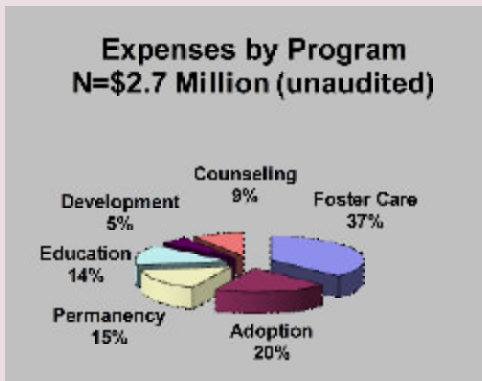

Private Giving Comparison

Year	ANE Churches	Other General	Total General	Bequests
2012/13	$81,685.04	$460,688.24	$542,373.28	$33,196.96
2011/12	$91,120.41	$442,446.37	$533,566.78	$9,375.00
2010/11	$94,608.62	$412,110.84	$506,719.46	
2009/10	$93,651.16	$399,492.80	$493,143.96	$8,179.37
2008/09	$107,590.67	$489,569.90	$597,160.57