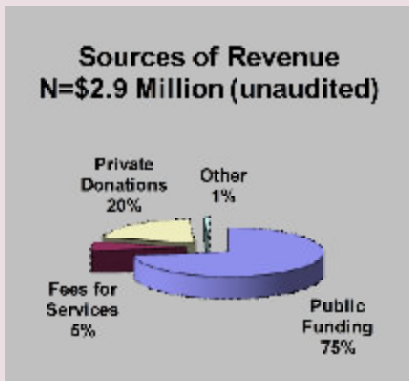

Private Giving Comparison

Year	ANE Churches	Other General	Total General	Bequests
2012/13	$81,685.04	$460,688.24	$542,373.28	$33,196.96
2011/12	$91,120.41	$442,446.37	$533,566.78	$9,375.00
2010/11	$94,608.62	$412,110.84	$506,719.46	
2009/10	$93,651.16	$399,492.80	$493,143.96	$8,179.37
2008/09	$107,590.67	$489,569.90	$597,160.57